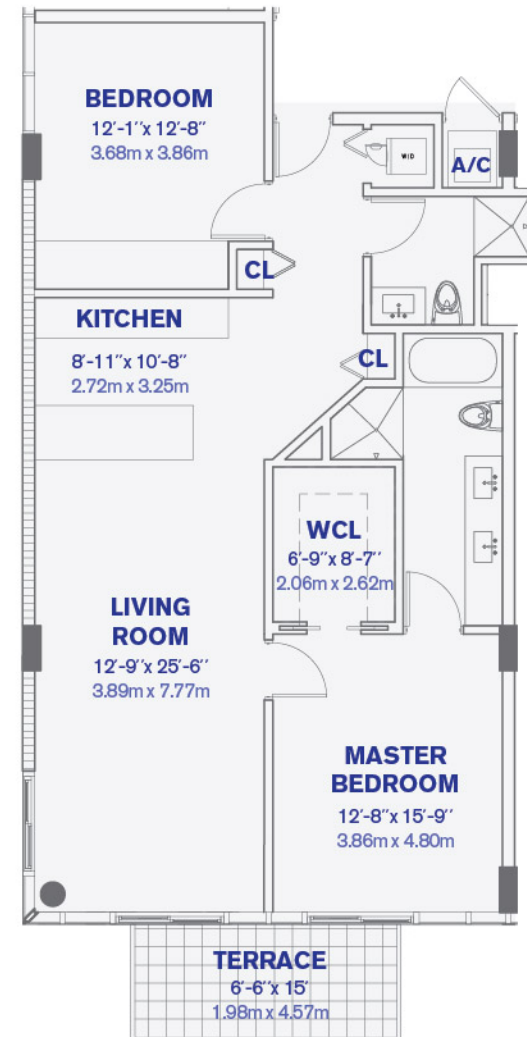

UNIT D
2 BEDROOM, 2 BATHROOM
TOTAL AC AREA: 1280 SQFT
TOTAL AC AREA: 118.92 M²

kai
AT BAY HARBOR

9940 W Bay Harbor Dr, Bay Harbor Islands, FL 33154