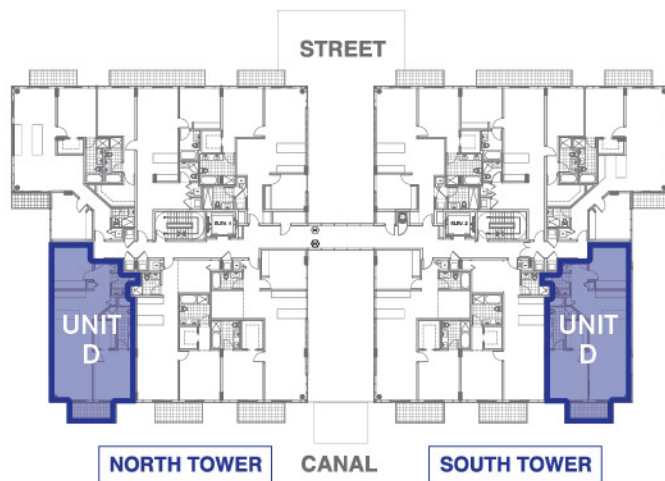

UNIT D
2 BEDROOM, 2 BATHROOM
TOTAL AC AREA: 1280 SQFT
TOTAL AC AREA: 118.92 M²

kai
AT BAY HARBOR

9940 W Bay Harbor Dr, Bay Harbor Islands, FL 33154