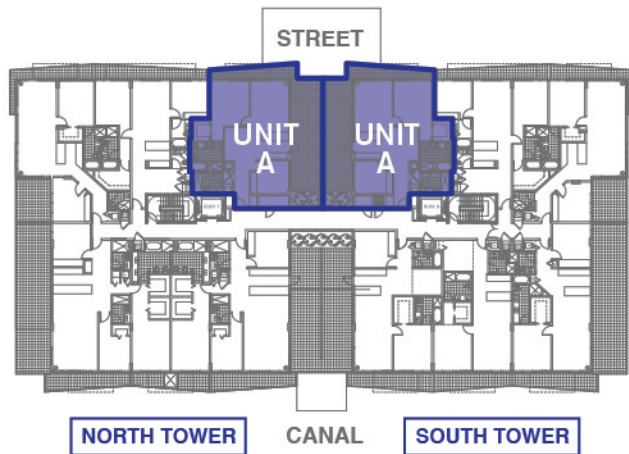

UNIT A
2 BEDROOM + 2 BATHROOM
TOTAL AC AREA: 1240 SQFT
TOTAL AC AREA: 115.20 M²

All dimensions, specifications and features are approximate and subject to change without notice.

kai
AT BAY HARBOR

9940 W Bay Harbor Dr, Bay Harbor Islands, FL 33154