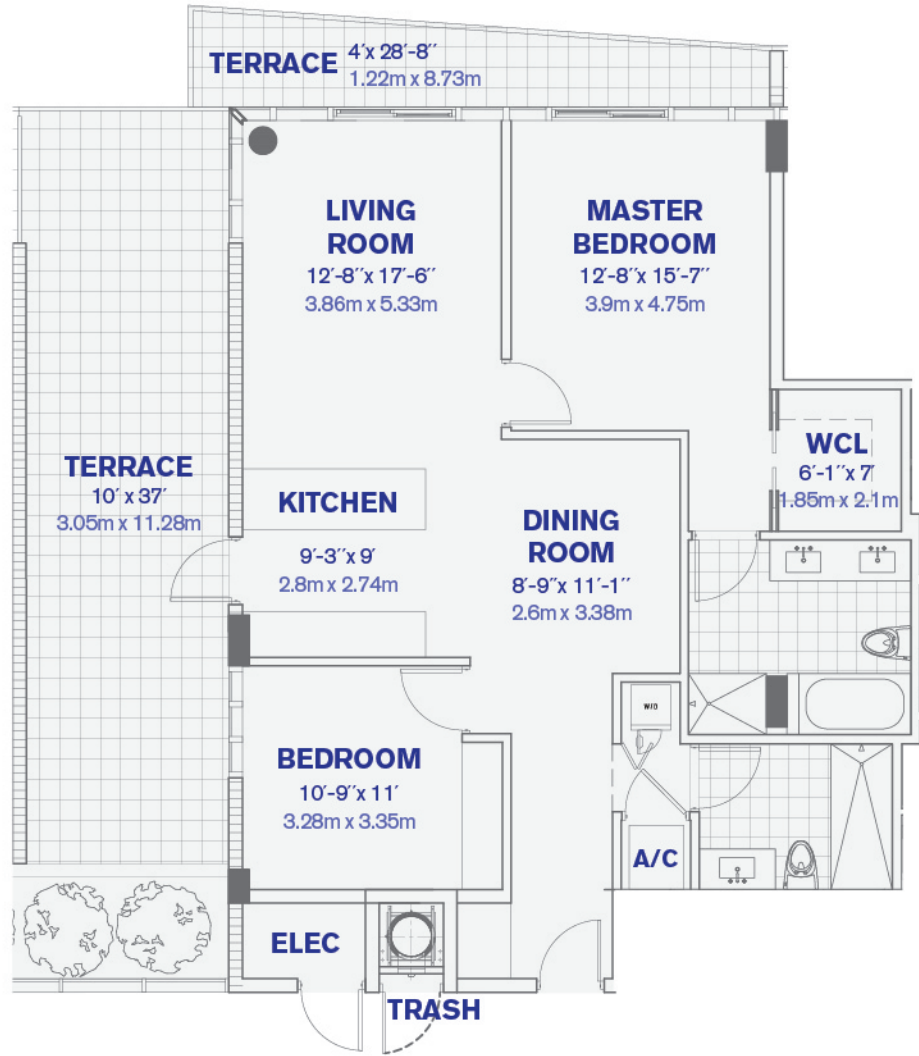

UNIT A
2 BEDROOM + 2 BATHROOM
TOTAL AC AREA: 1240 SQFT
TOTAL AC AREA: 115.20 M²

All dimensions, specifications and features are approximate and subject to change without notice.

kai
AT BAY HARBOR

9940 W Bay Harbor Dr, Bay Harbor Islands, FL 33154