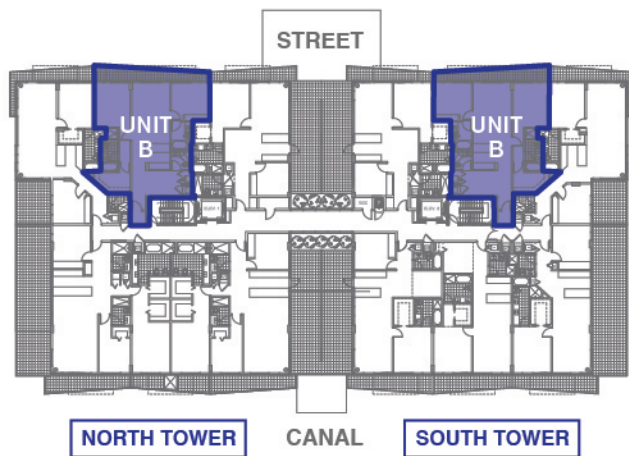

**UNIT B**  
2 BEDROOM + DEN, 3 BATHROOM  
**TOTAL AC AREA: 1335 SQFT**  
**TOTAL AC AREA: 124.03 M<sup>2</sup>**

kai  
AT BAY HARBOR

9940 W Bay Harbor Dr, Bay Harbor Islands, FL 33154