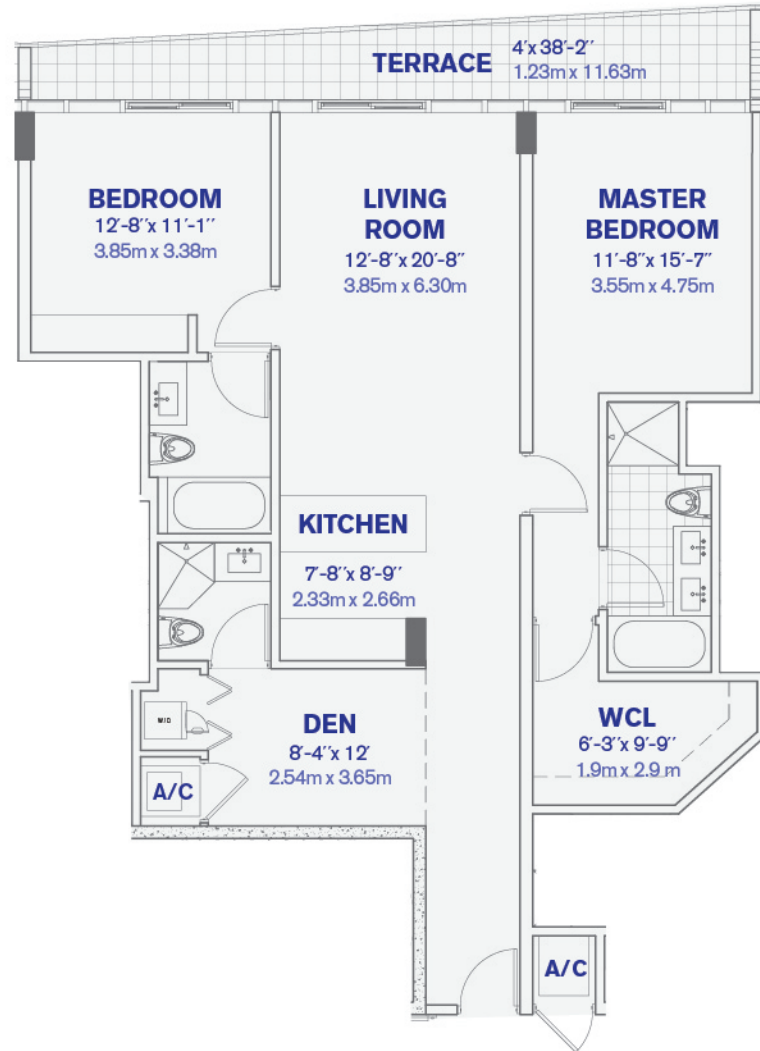

**UNIT B**  
2 BEDROOM + DEN, 3 BATHROOM  
**TOTAL AC AREA: 1335 SQFT**  
**TOTAL AC AREA: 124.03 M<sup>2</sup>**

kai  
AT BAY HARBOR

9940 W Bay Harbor Dr, Bay Harbor Islands, FL 33154