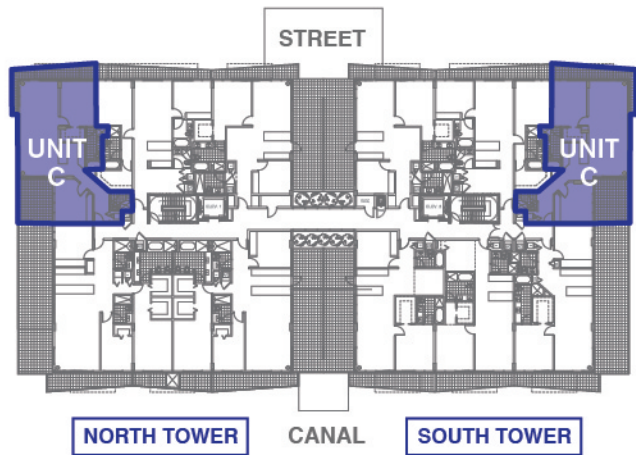

UNIT C
2 BEDROOM, 2 BATHROOM
TOTAL AC AREA: 1276 SQFT
TOTAL AC AREA: 118.54 M²

All dimensions, specifications and features are approximate and subject to change without notice.

kai
AT BAY HARBOR

9940 W Bay Harbor Dr, Bay Harbor Islands, FL 33154