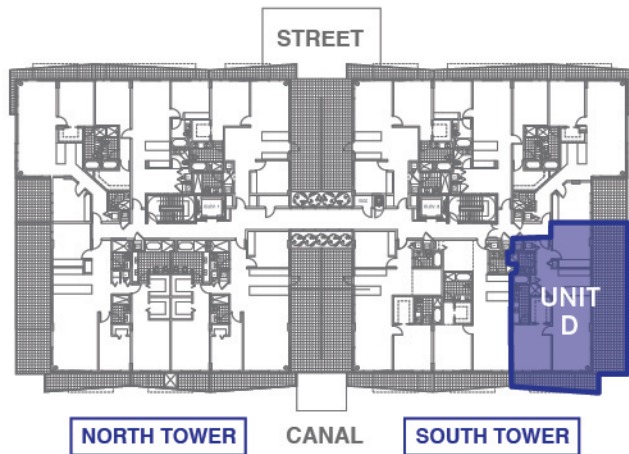

UNIT D
2 BEDROOM, 2 BATHROOM
TOTAL AC AREA: 1280 SQFT
TOTAL AC AREA: 118.92 M²

kai
AT BAY HARBOR

9940 W Bay Harbor Dr, Bay Harbor Islands, FL 33154