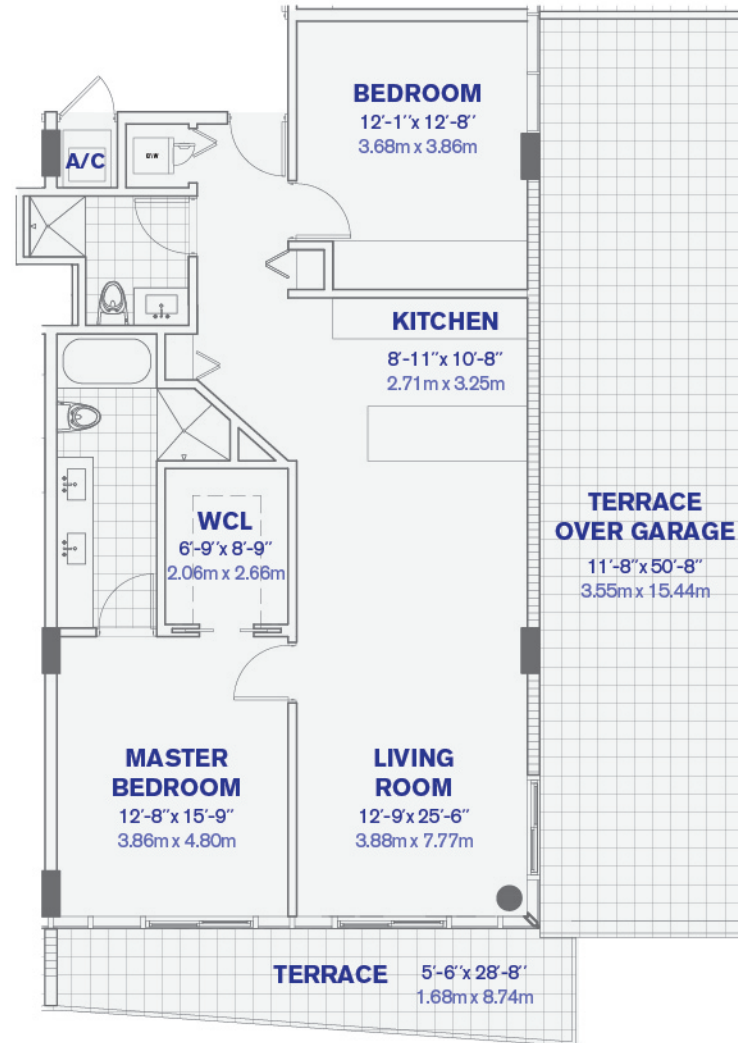

UNIT D
2 BEDROOM, 2 BATHROOM
TOTAL AC AREA: 1280 SQFT
TOTAL AC AREA: 118.92 M²

kai
AT BAY HARBOR

9940 W Bay Harbor Dr, Bay Harbor Islands, FL 33154