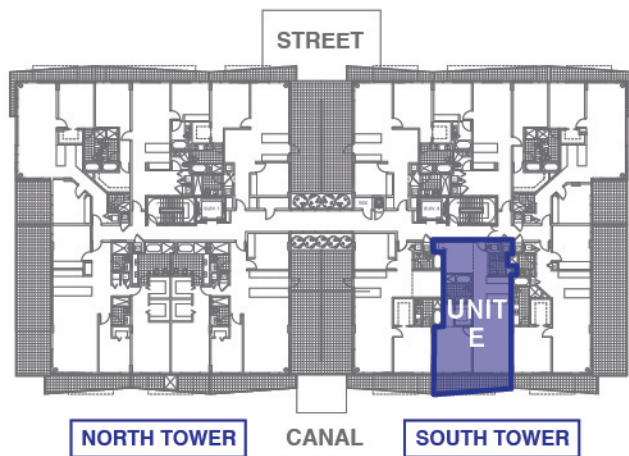

UNIT E
1 BEDROOM + DEN, 2 BATHROOM
TOTAL AC AREA: 1106 SQFT
TOTAL AC AREA: 102.75 M²

kai
AT BAY HARBOR

9940 W Bay Harbor Dr, Bay Harbor Islands, FL 33154