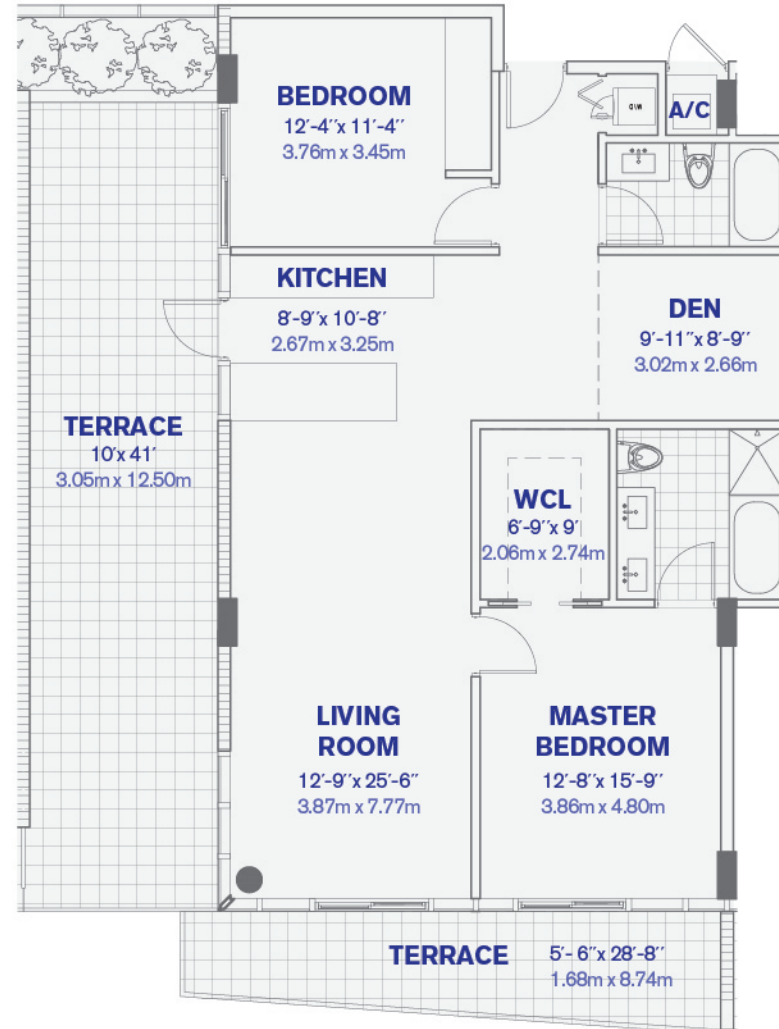

UNIT F
2 BEDROOM + DEN, 2 BATHROOM
TOTAL AC AREA: 1330 SQFT
TOTAL AC AREA: 123.56 M²

kai
AT BAY HARBOR

9940 W Bay Harbor Dr, Bay Harbor Islands, FL 33154