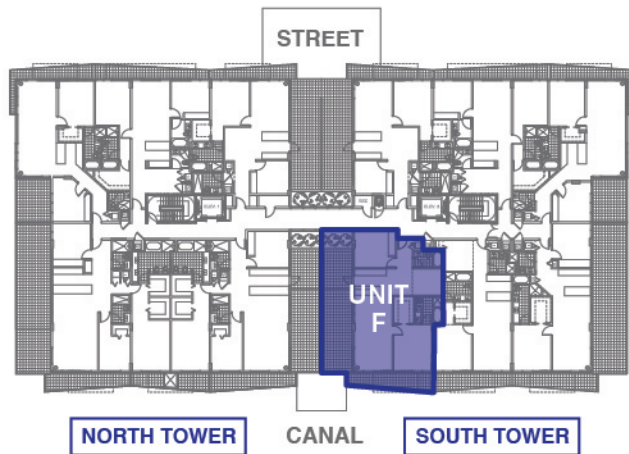

UNIT F
2 BEDROOM + DEN, 2 BATHROOM
TOTAL AC AREA: 1330 SQFT
TOTAL AC AREA: 123.56 M²

kai
AT BAY HARBOR

9940 W Bay Harbor Dr, Bay Harbor Islands, FL 33154