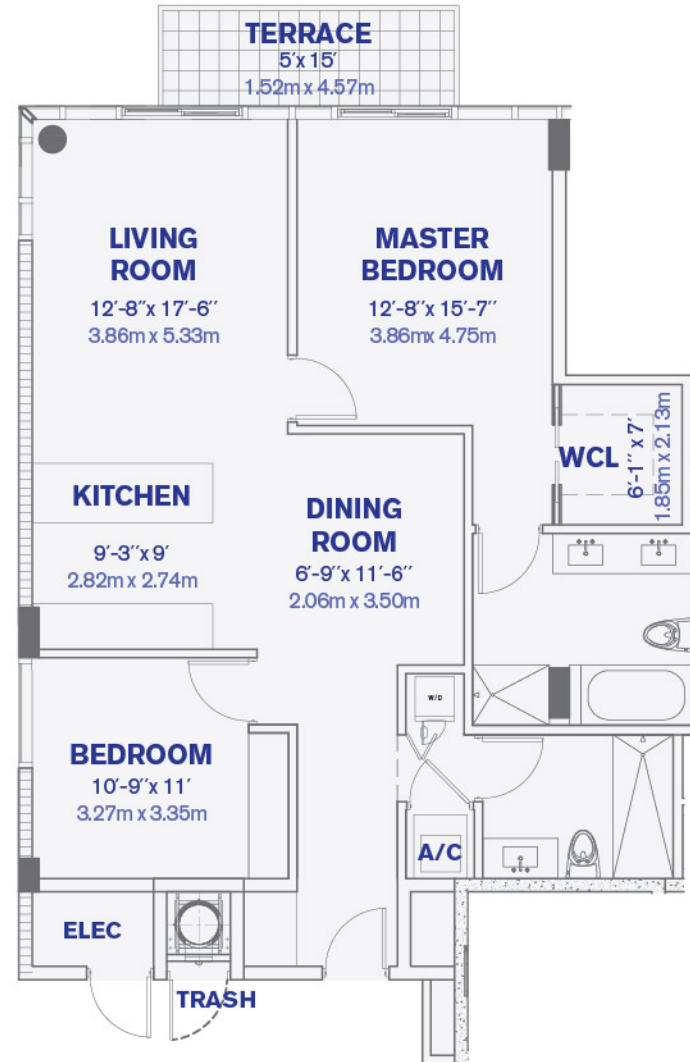

UNIT A

2 BEDROOM + 2 BATHROOM

TOTAL AC AREA: 1240 SQFT

TOTAL AC AREA: 115.20 M²

All dimensions, specifications and features are approximate and subject to change without notice.

kai
AT BAY HARBOR

9940 W Bay Harbor Dr, Bay Harbor Islands, FL 33154