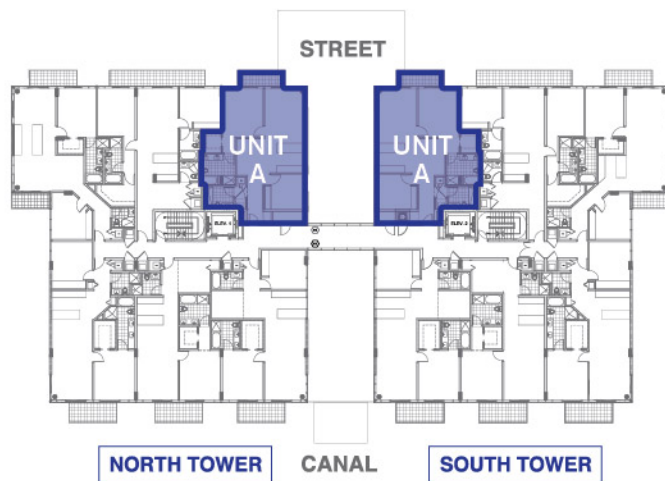

UNIT A

2 BEDROOM + 2 BATHROOM

TOTAL AC AREA: 1240 SQFT

TOTAL AC AREA: 115.20 M²

All dimensions, specifications and features are approximate and subject to change without notice.

kai
AT BAY HARBOR

9940 W Bay Harbor Dr, Bay Harbor Islands, FL 33154