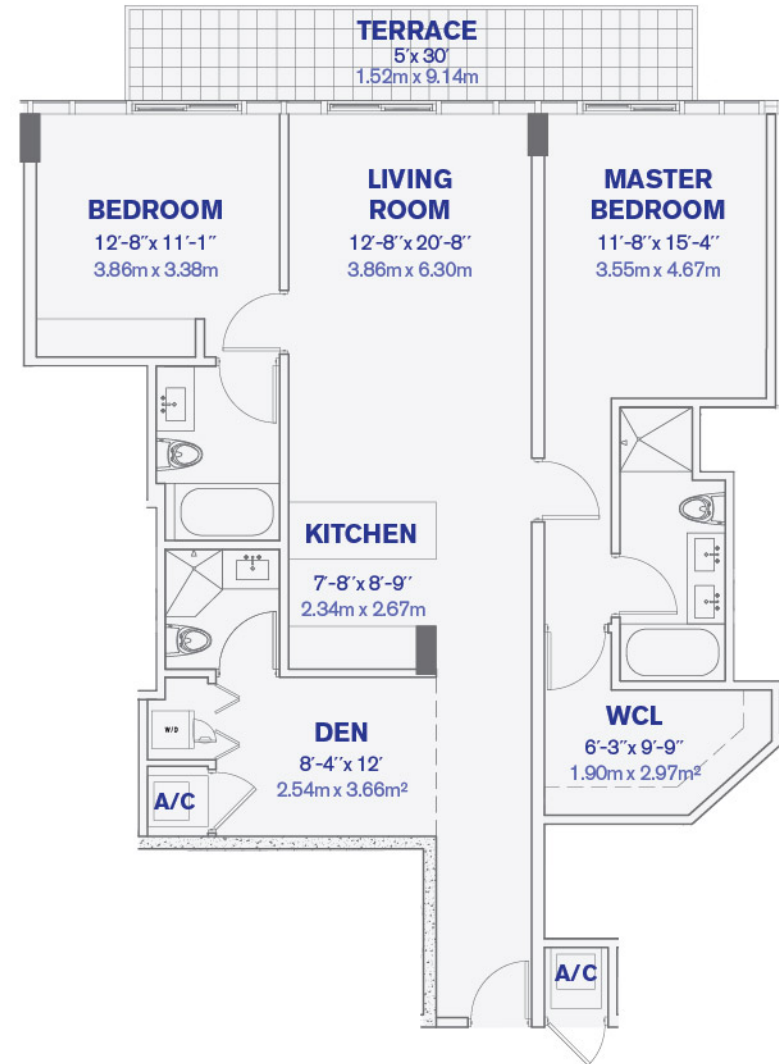

UNIT B

2 BEDROOM + DEN, 3 BATHROOM

TOTAL AC AREA: 1335 SQFT
TOTAL AC AREA: 124.03 M²

kai
AT BAY HARBOR

9940 W Bay Harbor Dr, Bay Harbor Islands, FL 33154