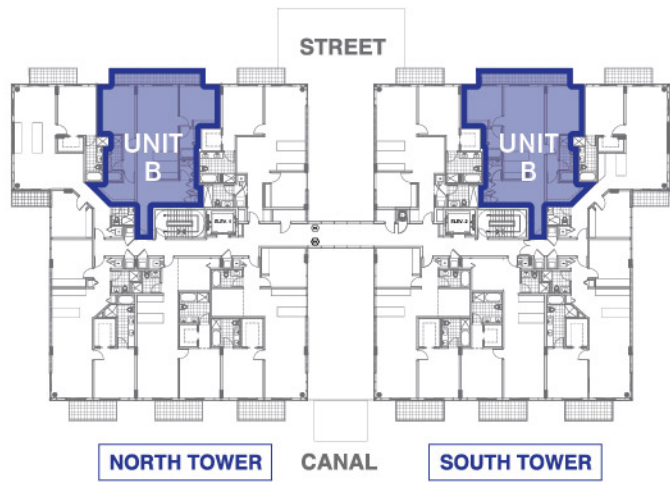

UNIT B

2 BEDROOM + DEN, 3 BATHROOM

TOTAL AC AREA: 1335 SQFT
TOTAL AC AREA: 124.03 M²

kai
AT BAY HARBOR

9940 W Bay Harbor Dr, Bay Harbor Islands, FL 33154