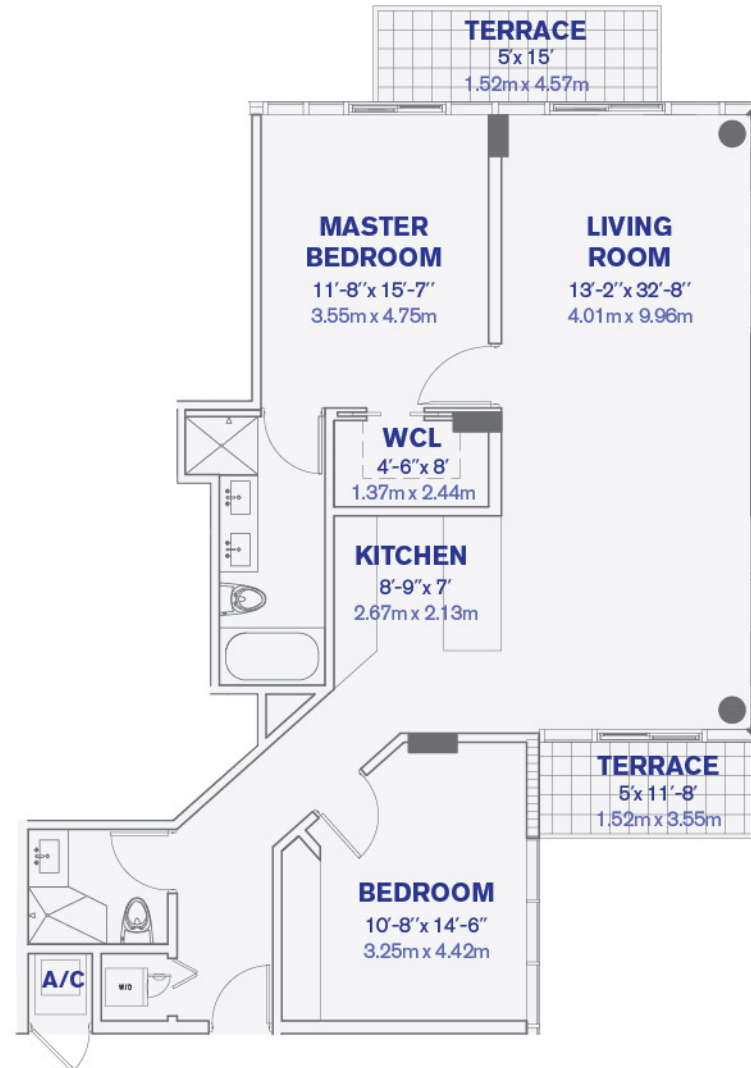

UNIT C
2 BEDROOM, 2 BATHROOM
TOTAL AC AREA: 1276 SQFT
TOTAL AC AREA: 118.54 M²

kai
AT BAY HARBOR

9940 W Bay Harbor Dr, Bay Harbor Islands, FL 33154