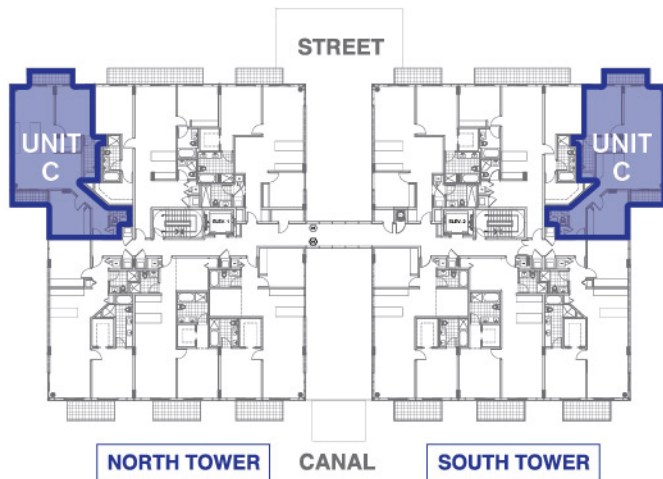

UNIT C
2 BEDROOM, 2 BATHROOM
TOTAL AC AREA: 1276 SQFT
TOTAL AC AREA: 118.54 M²

kai
AT BAY HARBOR

9940 W Bay Harbor Dr, Bay Harbor Islands, FL 33154