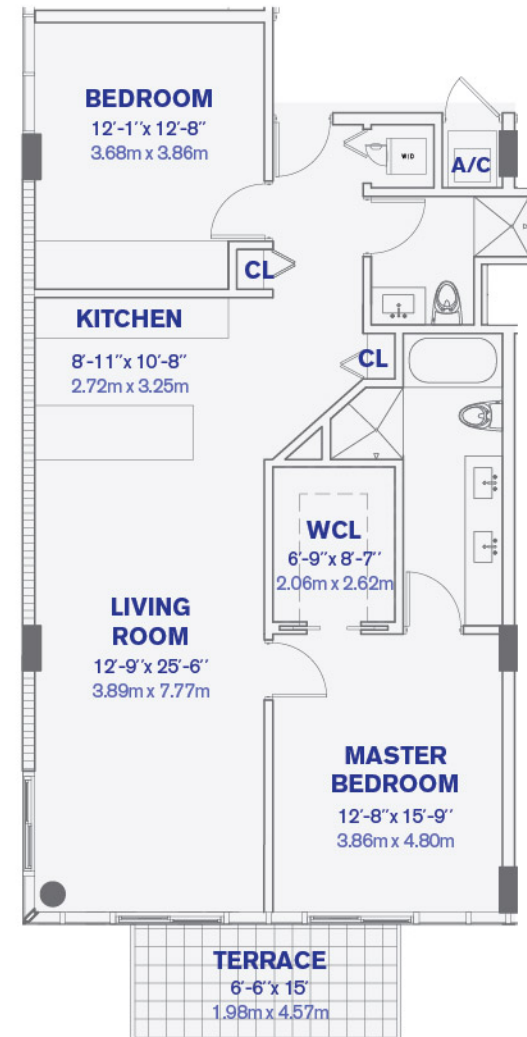

**UNIT D**  
2 BEDROOM, 2 BATHROOM  
**TOTAL AC AREA: 1280 SQFT**  
**TOTAL AC AREA: 118.92 M<sup>2</sup>**

kai  
AT BAY HARBOR

9940 W Bay Harbor Dr, Bay Harbor Islands, FL 33154