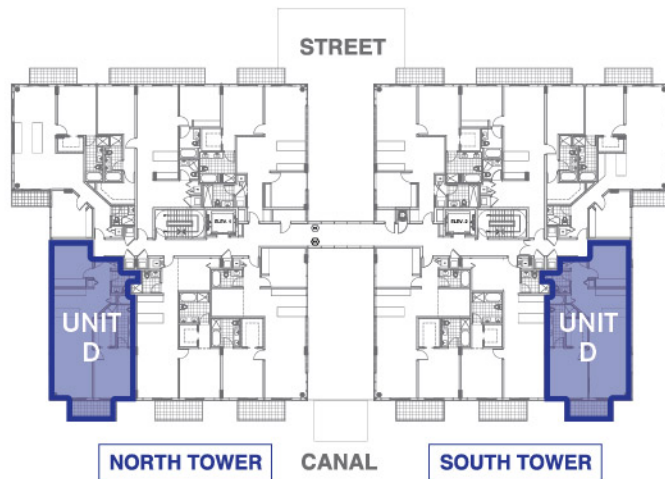

**UNIT D**  
2 BEDROOM, 2 BATHROOM  
**TOTAL AC AREA: 1280 SQFT**  
**TOTAL AC AREA: 118.92 M<sup>2</sup>**

kai  
AT BAY HARBOR

9940 W Bay Harbor Dr, Bay Harbor Islands, FL 33154