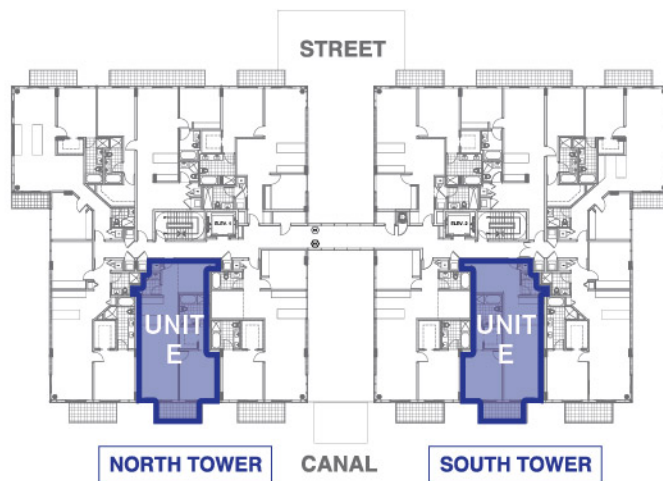

UNIT E
1 BEDROOM + DEN, 2 BATHROOM
TOTAL AC AREA: 1106 SQFT
TOTAL AC AREA: 102.75 M²

kai
AT BAY HARBOR

9940 W Bay Harbor Dr, Bay Harbor Islands, FL 33154