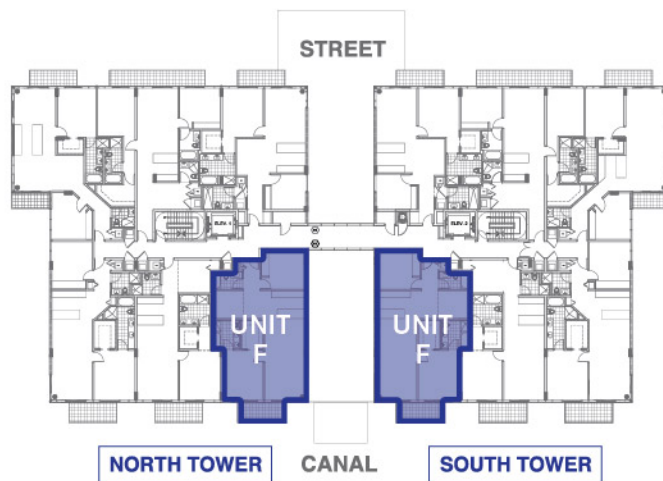

UNIT F
2 BEDROOM + DEN, 2 BATHROOM
TOTAL AC AREA: 1330 SQFT
TOTAL AC AREA: 123.56 M²

kai
AT BAY HARBOR

9940 W Bay Harbor Dr, Bay Harbor Islands, FL 33154