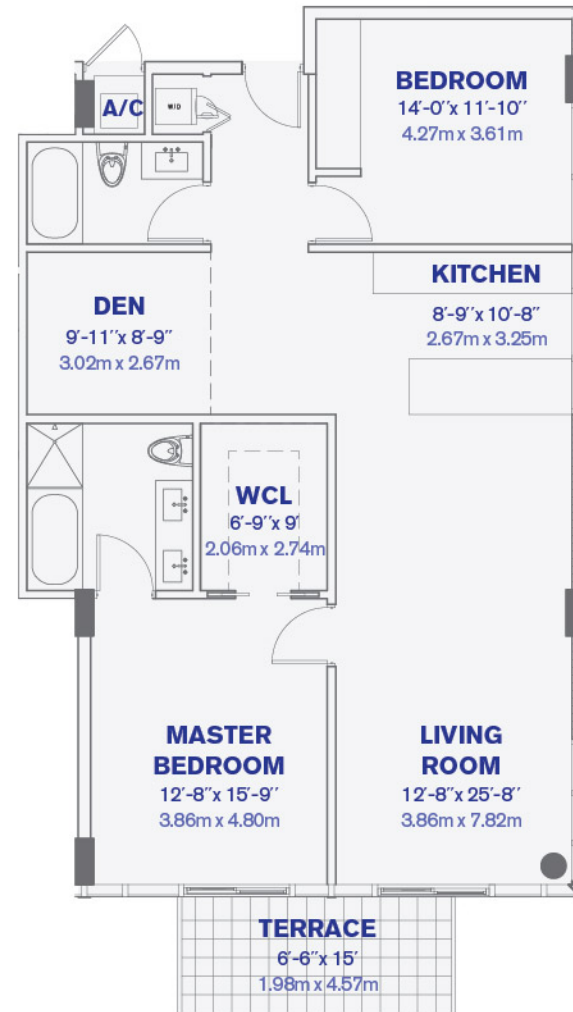

UNIT F
2 BEDROOM + DEN, 2 BATHROOM
TOTAL AC AREA: 1330 SQFT
TOTAL AC AREA: 123.56 M²

kai
AT BAY HARBOR

9940 W Bay Harbor Dr, Bay Harbor Islands, FL 33154