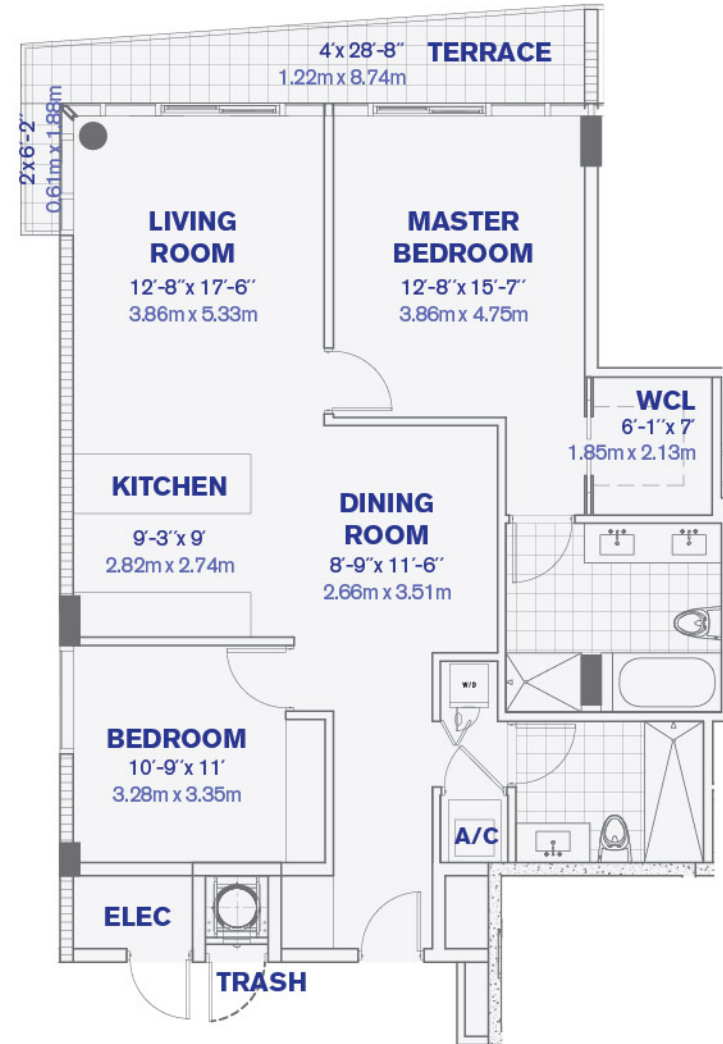

UNIT A
2 BEDROOM + 2 BATHROOM
TOTAL AC AREA: 1240 SQFT
TOTAL AC AREA: 115.20 M²

kai
AT BAY HARBOR

9940 W Bay Harbor Dr, Bay Harbor Islands, FL 33154