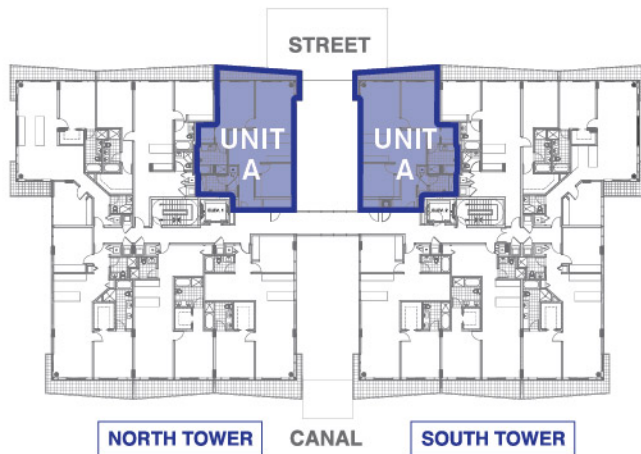

UNIT A
2 BEDROOM + 2 BATHROOM
TOTAL AC AREA: 1240 SQFT
TOTAL AC AREA: 115.20 M²

kai
AT BAY HARBOR

9940 W Bay Harbor Dr, Bay Harbor Islands, FL 33154