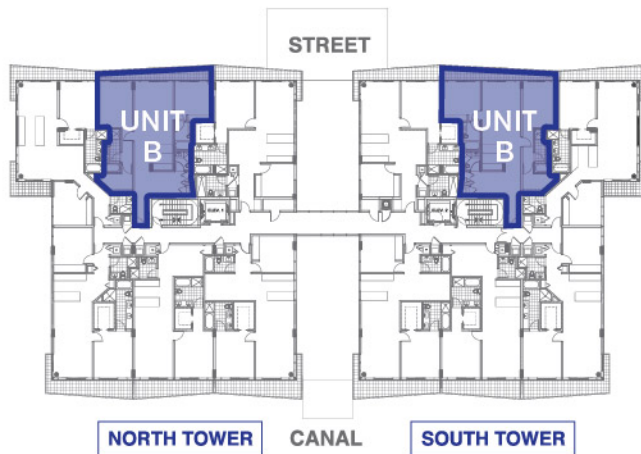

UNIT B

2 BEDROOM + DEN, 3 BATHROOM

TOTAL AC AREA: 1335 SQFT
TOTAL AC AREA: 124.03 M²

kai
AT BAY HARBOR

9940 W Bay Harbor Dr, Bay Harbor Islands, FL 33154