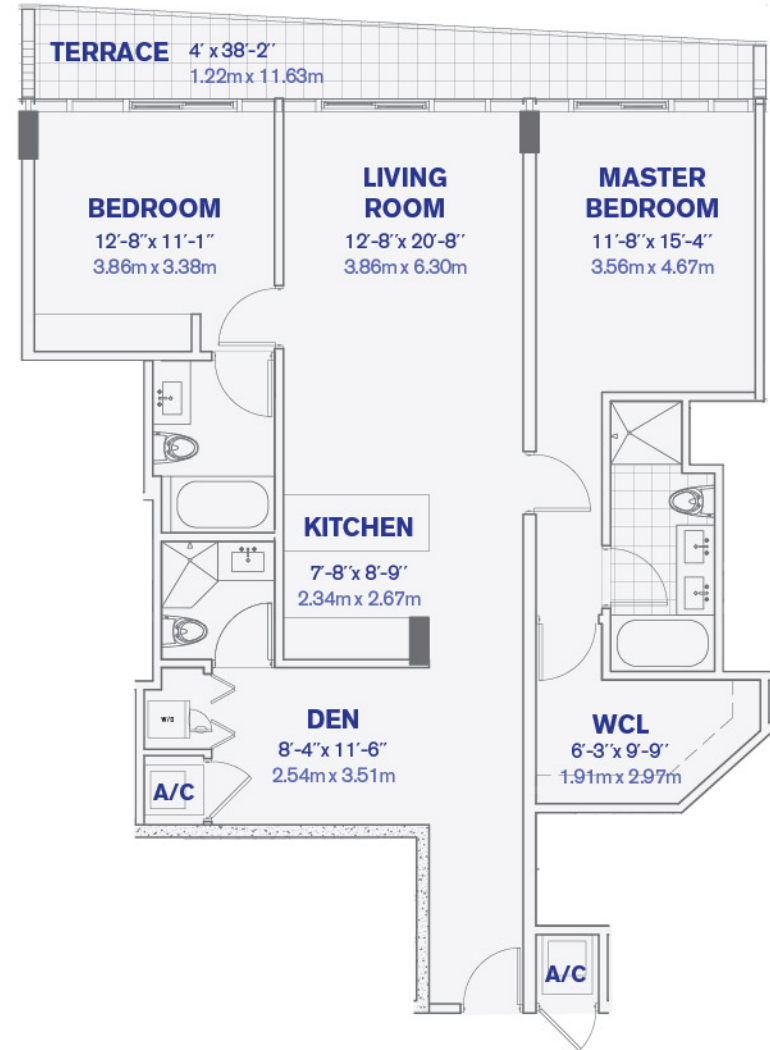

UNIT B

2 BEDROOM + DEN, 3 BATHROOM

TOTAL AC AREA: 1335 SQFT
TOTAL AC AREA: 124.03 M²

kai
AT BAY HARBOR

9940 W Bay Harbor Dr, Bay Harbor Islands, FL 33154