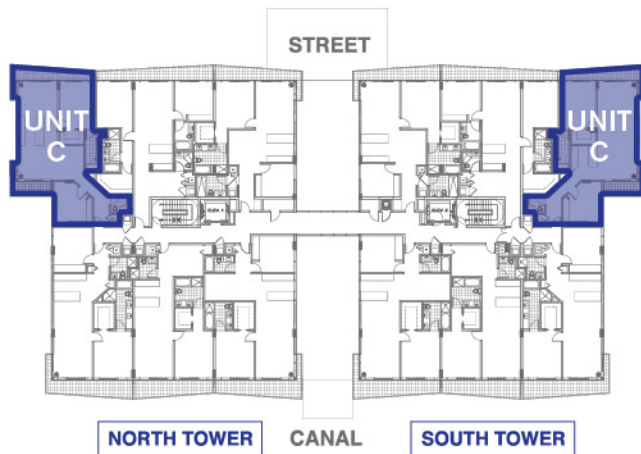

UNIT C

2 BEDROOM, 2 BATHROOM

TOTAL AC AREA: 1276 SQFT

TOTAL AC AREA: 118.54 M²

All dimensions, specifications and features are approximate and subject to change without notice.

kai
AT BAY HARBOR

9940 W Bay Harbor Dr, Bay Harbor Islands, FL 33154