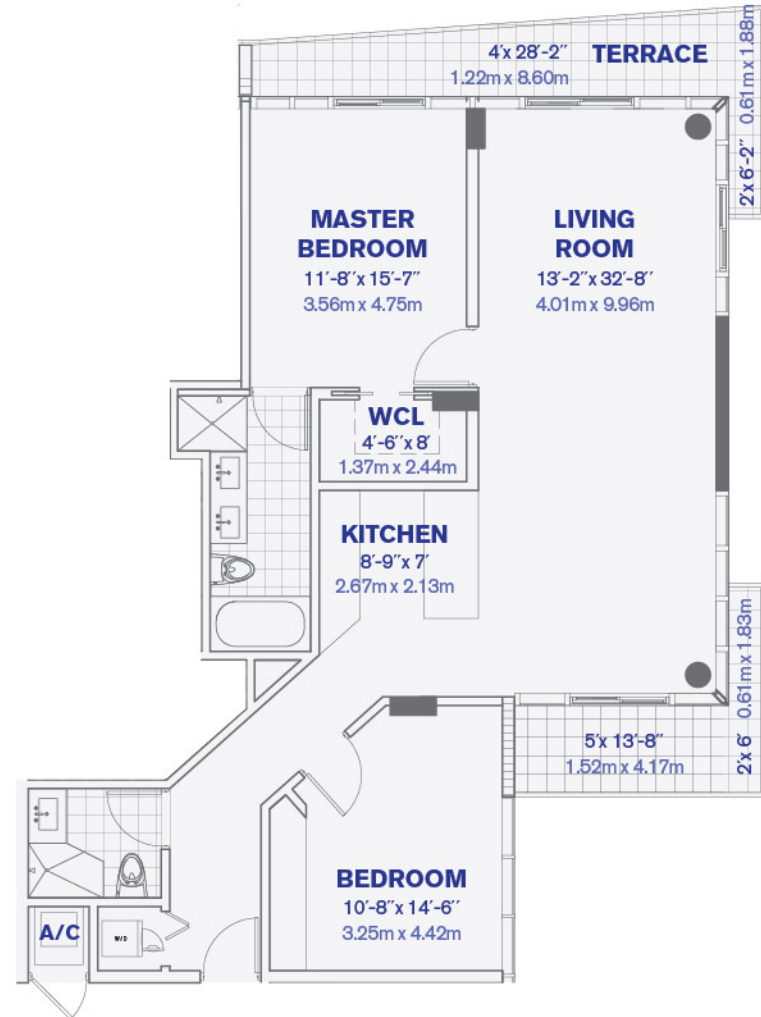

UNIT C

2 BEDROOM, 2 BATHROOM

TOTAL AC AREA: 1276 SQFT

TOTAL AC AREA: 118.54 M²

All dimensions, specifications and features are approximate and subject to change without notice.

kai
AT BAY HARBOR

9940 W Bay Harbor Dr, Bay Harbor Islands, FL 33154