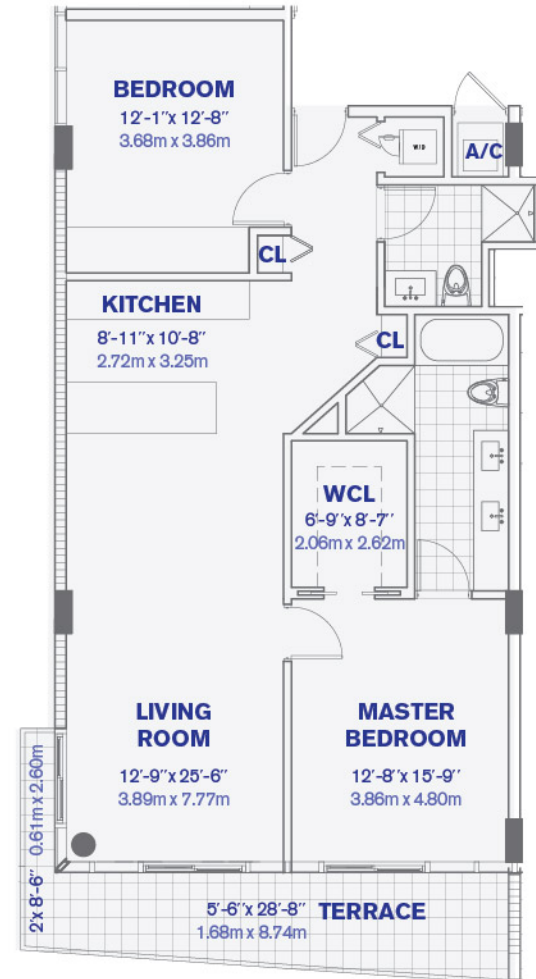

UNIT D
2 BEDROOM, 2 BATHROOM
TOTAL AC AREA: 1280 SQFT
TOTAL AC AREA: 118.92 M²

kai
AT BAY HARBOR

9940 W Bay Harbor Dr, Bay Harbor Islands, FL 33154