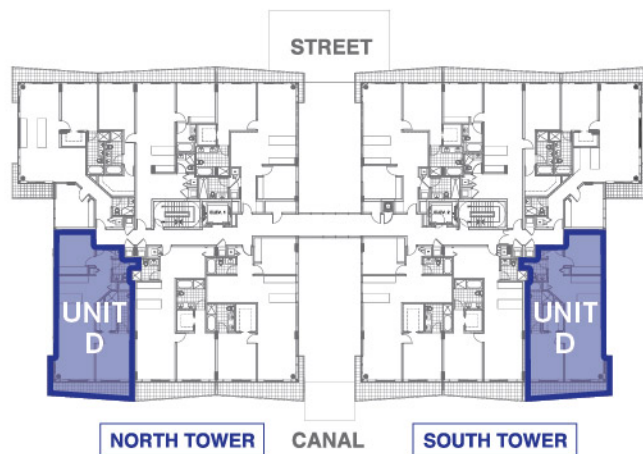

UNIT D
2 BEDROOM, 2 BATHROOM
TOTAL AC AREA: 1280 SQFT
TOTAL AC AREA: 118.92 M²

kai
AT BAY HARBOR

9940 W Bay Harbor Dr, Bay Harbor Islands, FL 33154