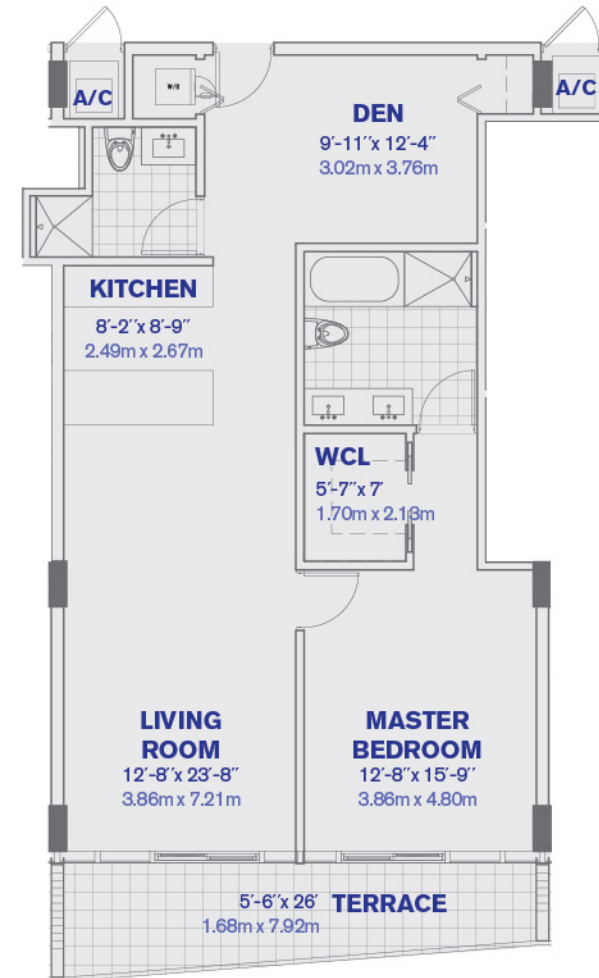

UNIT E
1 BEDROOM + DEN, 2 BATHROOM
TOTAL AC AREA: 1106 SQFT
TOTAL AC AREA: 102.75 M²

kai
AT BAY HARBOR

9940 W Bay Harbor Dr, Bay Harbor Islands, FL 33154