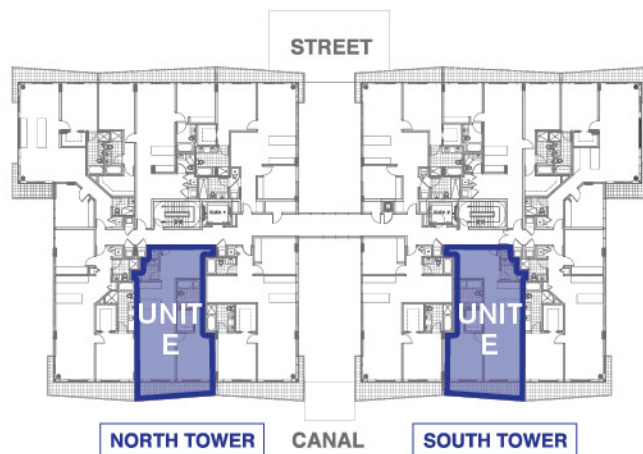

UNIT E
1 BEDROOM + DEN, 2 BATHROOM
TOTAL AC AREA: 1106 SQFT
TOTAL AC AREA: 102.75 M²

kai
AT BAY HARBOR

9940 W Bay Harbor Dr, Bay Harbor Islands, FL 33154