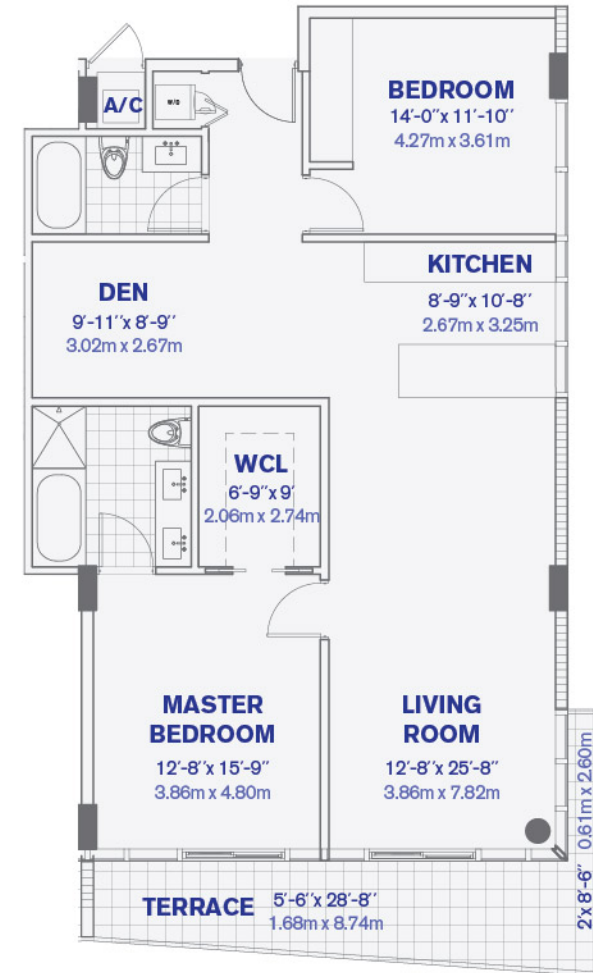

UNIT F
2 BEDROOM + DEN, 2 BATHROOM
TOTAL AC AREA: 1330 SQFT
TOTAL AC AREA: 123.56 M²

kai
AT BAY HARBOR

9940 W Bay Harbor Dr, Bay Harbor Islands, FL 33154