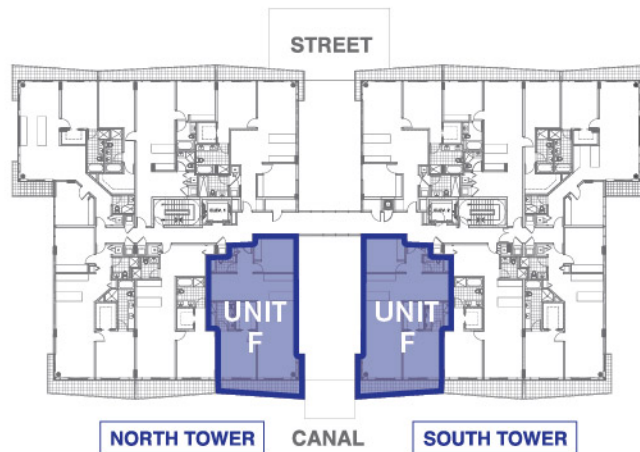

UNIT F
2 BEDROOM + DEN, 2 BATHROOM
TOTAL AC AREA: 1330 SQFT
TOTAL AC AREA: 123.56 M²

kai
AT BAY HARBOR

9940 W Bay Harbor Dr, Bay Harbor Islands, FL 33154