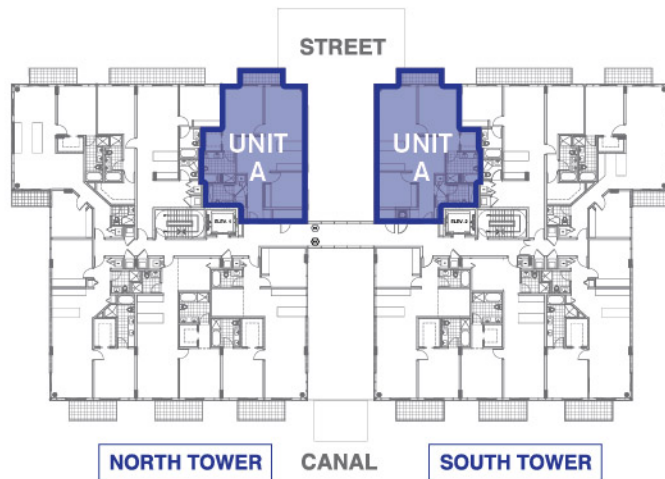

UNIT A
2 BEDROOM + 2 BATHROOM
TOTAL AC AREA: 1240 SQFT
TOTAL AC AREA: 115.20 M²

kai
AT BAY HARBOR

9940 W Bay Harbor Dr, Bay Harbor Islands, FL 33154