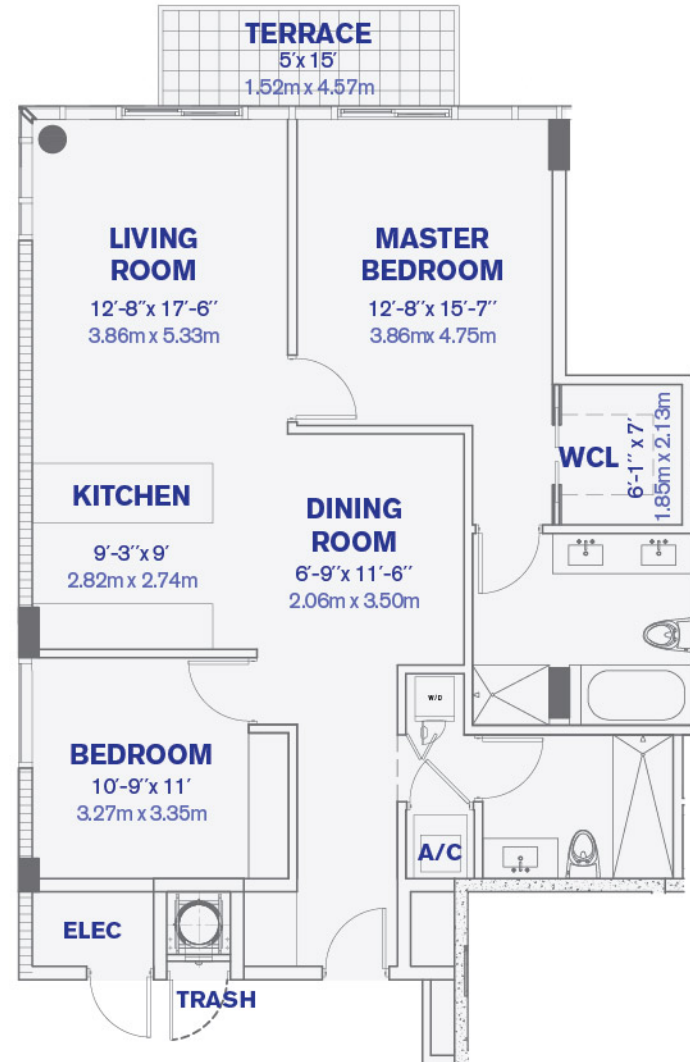

UNIT A
2 BEDROOM + 2 BATHROOM
TOTAL AC AREA: 1240 SQFT
TOTAL AC AREA: 115.20 M²

kai
AT BAY HARBOR

9940 W Bay Harbor Dr, Bay Harbor Islands, FL 33154