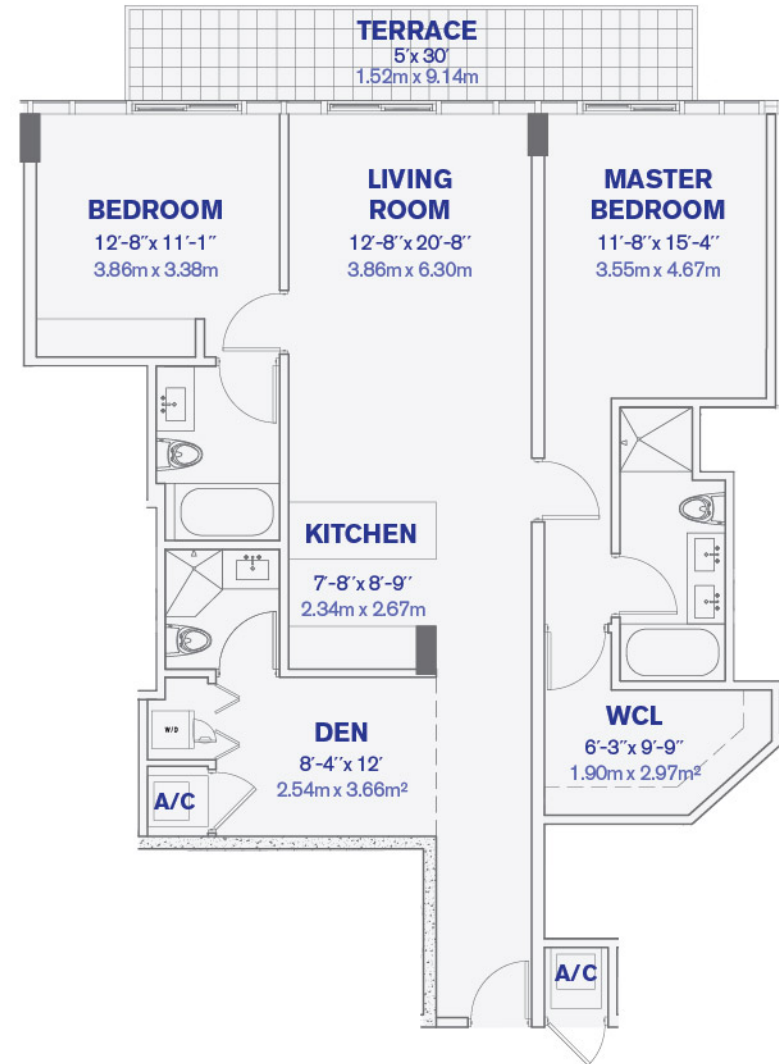

**UNIT B**

2 BEDROOM + DEN, 3 BATHROOM

**TOTAL AC AREA: 1335 SQFT**  
**TOTAL AC AREA: 124.03 M<sup>2</sup>**

kai  
AT BAY HARBOR

9940 W Bay Harbor Dr, Bay Harbor Islands, FL 33154