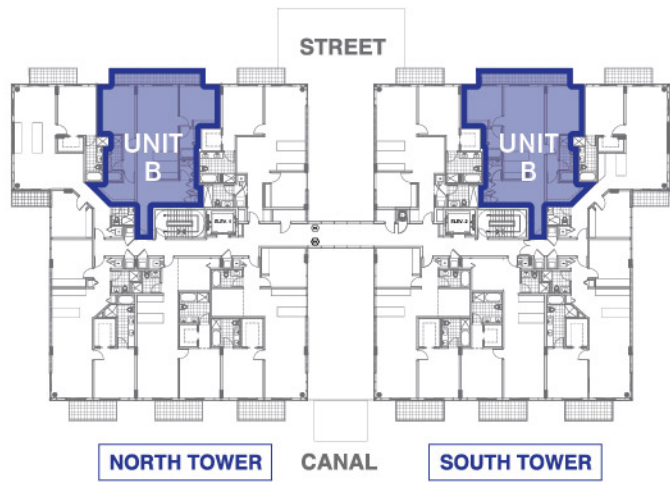

**UNIT B**

2 BEDROOM + DEN, 3 BATHROOM

**TOTAL AC AREA: 1335 SQFT**  
**TOTAL AC AREA: 124.03 M<sup>2</sup>**

kai  
AT BAY HARBOR

9940 W Bay Harbor Dr, Bay Harbor Islands, FL 33154