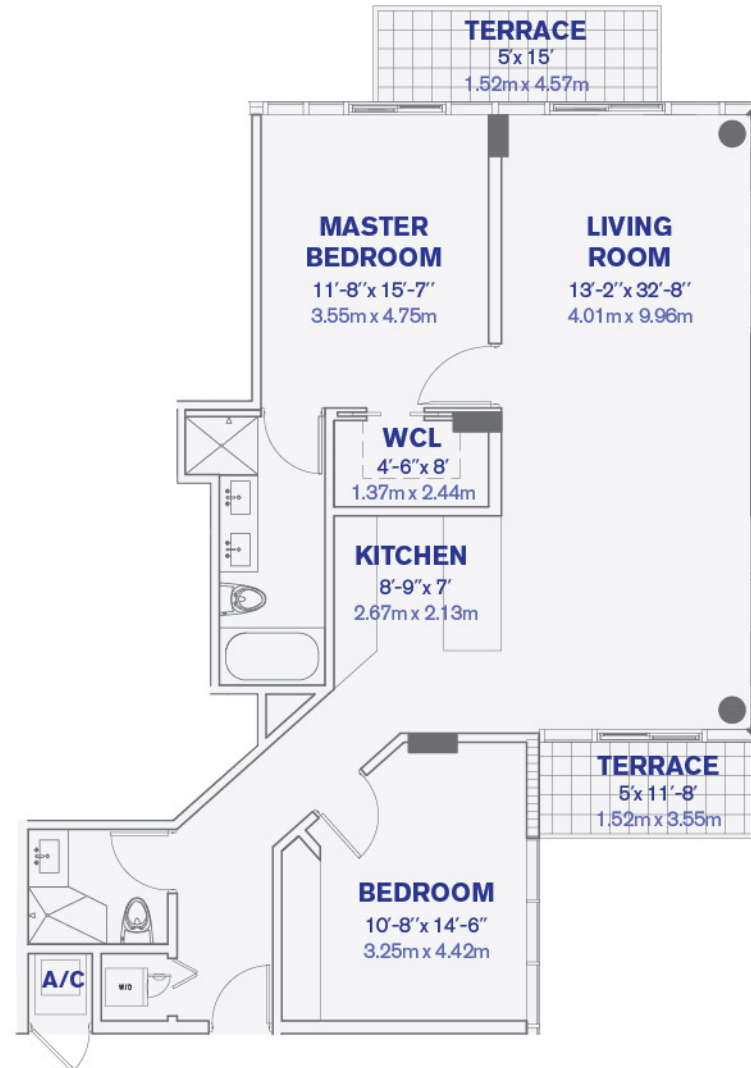

**UNIT C**  
2 BEDROOM, 2 BATHROOM  
**TOTAL AC AREA: 1276 SQFT**  
**TOTAL AC AREA: 118.54 M<sup>2</sup>**

kai  
AT BAY HARBOR

9940 W Bay Harbor Dr, Bay Harbor Islands, FL 33154