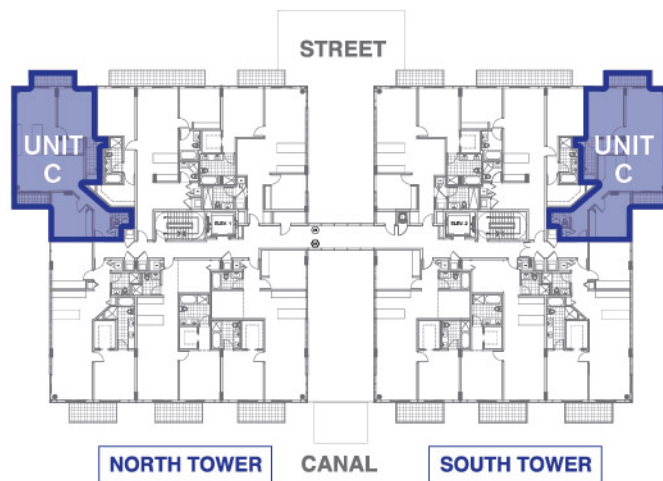

**UNIT C**  
2 BEDROOM, 2 BATHROOM  
**TOTAL AC AREA: 1276 SQFT**  
**TOTAL AC AREA: 118.54 M<sup>2</sup>**

kai  
AT BAY HARBOR

9940 W Bay Harbor Dr, Bay Harbor Islands, FL 33154