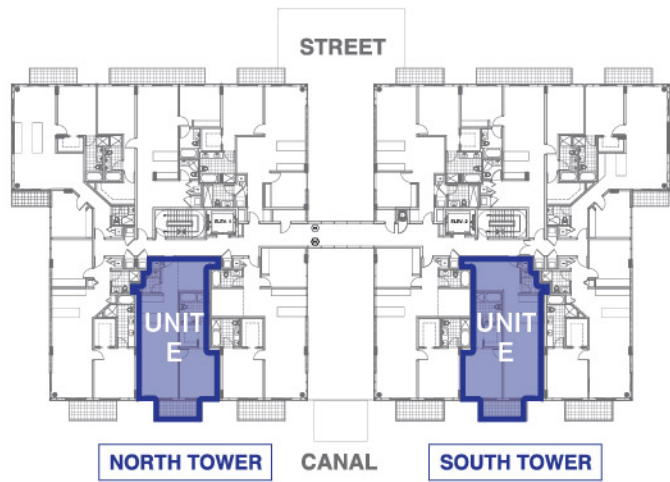

UNIT E
1 BEDROOM + DEN, 2 BATHROOM
TOTAL AC AREA: 1106 SQFT
TOTAL AC AREA: 102.75 M²

kai
AT BAY HARBOR

9940 W Bay Harbor Dr, Bay Harbor Islands, FL 33154