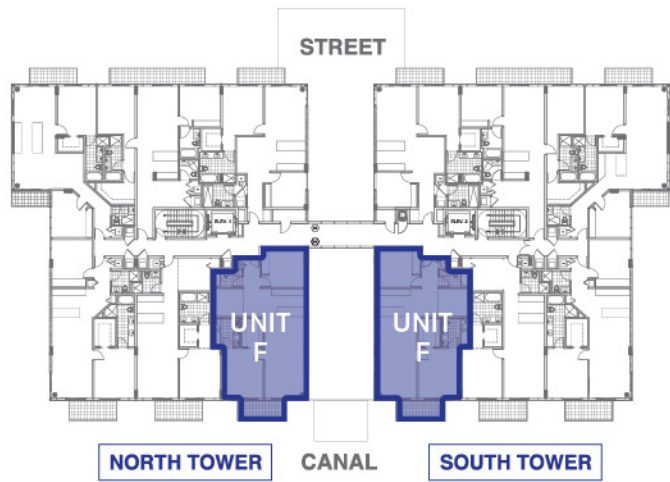

UNIT F
2 BEDROOM + DEN, 2 BATHROOM
TOTAL AC AREA: 1330 SQFT
TOTAL AC AREA: 123.56 M²

All dimensions, specifications and features are approximate and subject to change without notice.

kai
AT BAY HARBOR

9940 W Bay Harbor Dr, Bay Harbor Islands, FL 33154