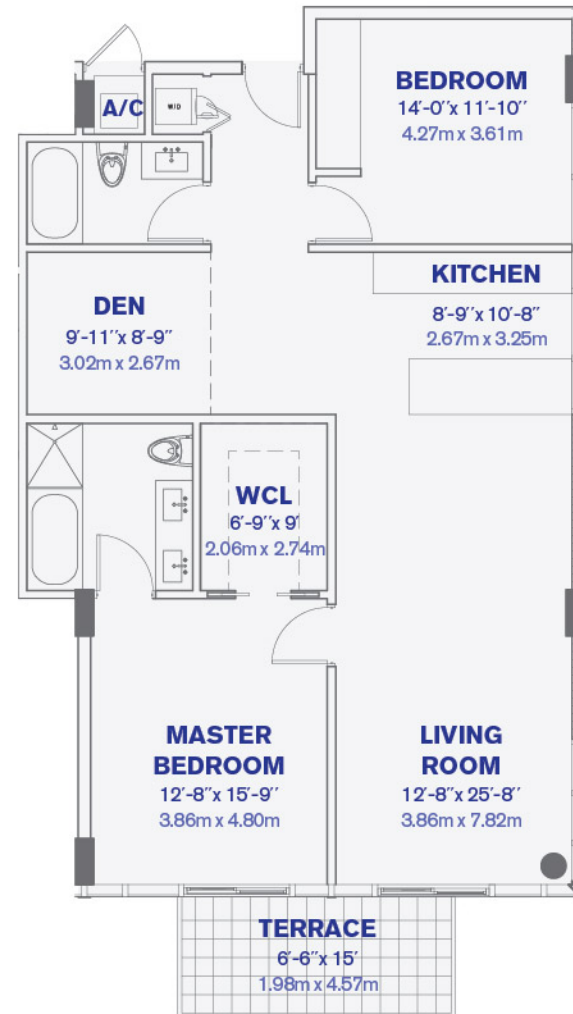

UNIT F
2 BEDROOM + DEN, 2 BATHROOM
TOTAL AC AREA: 1330 SQFT
TOTAL AC AREA: 123.56 M²

All dimensions, specifications and features are approximate and subject to change without notice.

kai
AT BAY HARBOR

9940 W Bay Harbor Dr, Bay Harbor Islands, FL 33154