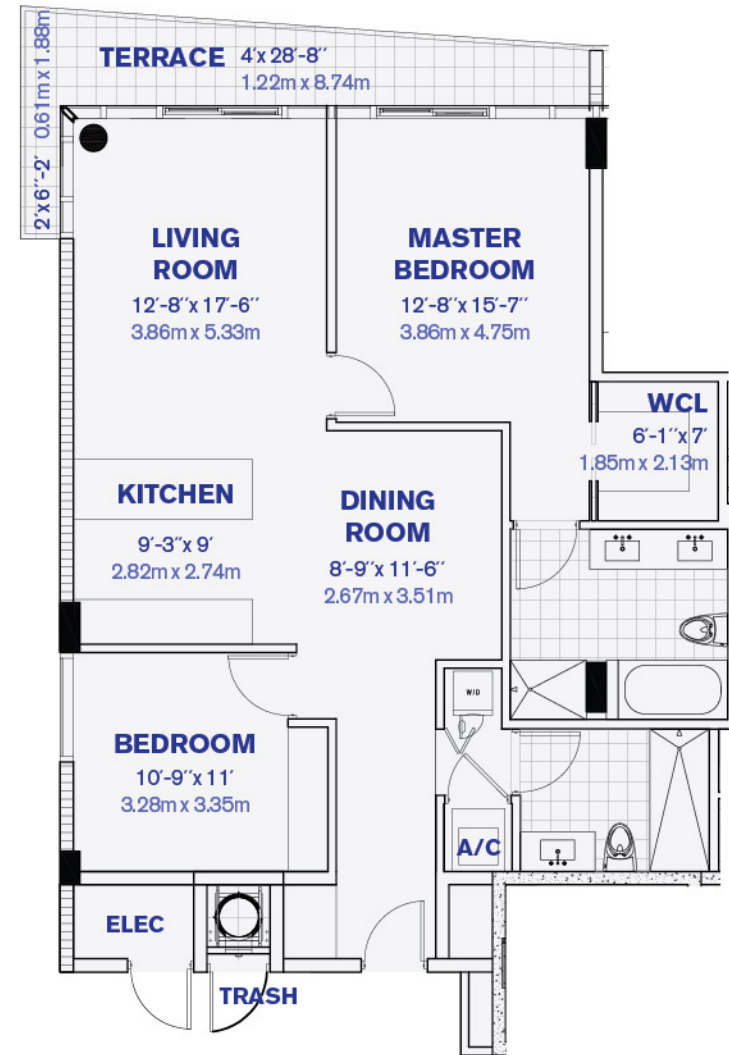

UNIT A

2 BEDROOM + 2 BATHROOM

TOTAL AC AREA: 1240 SQFT

TOTAL AC AREA: 115.20 M²

kai
AT BAY HARBOR

9940 W Bay Harbor Dr, Bay Harbor Islands, FL 33154