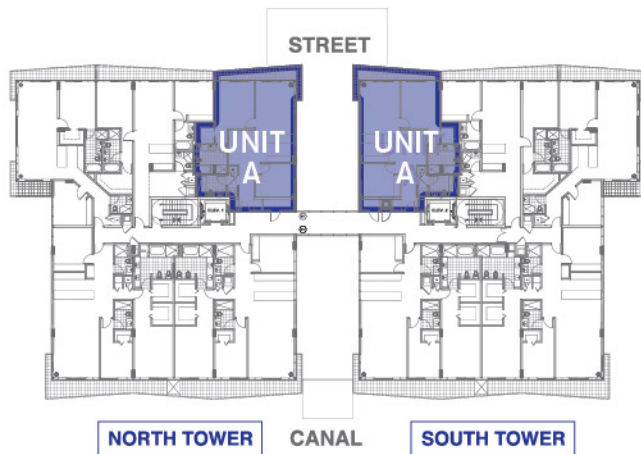

UNIT A

2 BEDROOM + 2 BATHROOM

TOTAL AC AREA: 1240 SQFT

TOTAL AC AREA: 115.20 M²

kai
AT BAY HARBOR

9940 W Bay Harbor Dr, Bay Harbor Islands, FL 33154