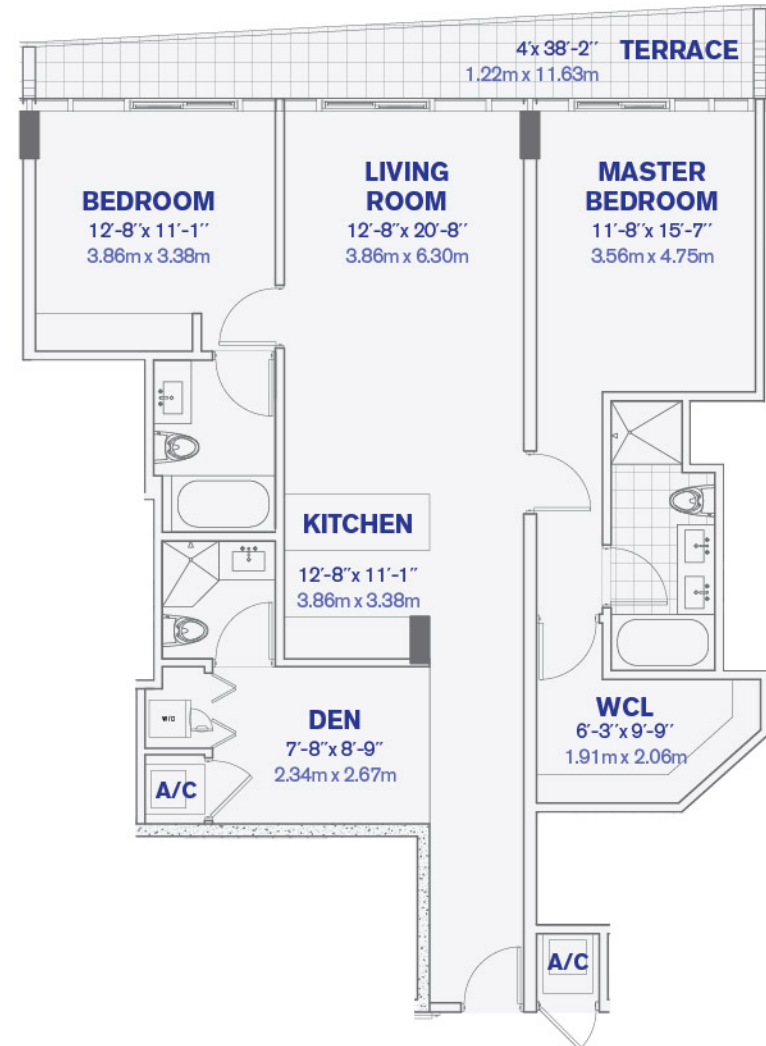

UNIT B
2 BEDROOM + DEN, 3 BATHROOM
TOTAL AC AREA: 1335 SQFT
TOTAL AC AREA: 124.03 M²

kai
AT BAY HARBOR

9940 W Bay Harbor Dr, Bay Harbor Islands, FL 33154