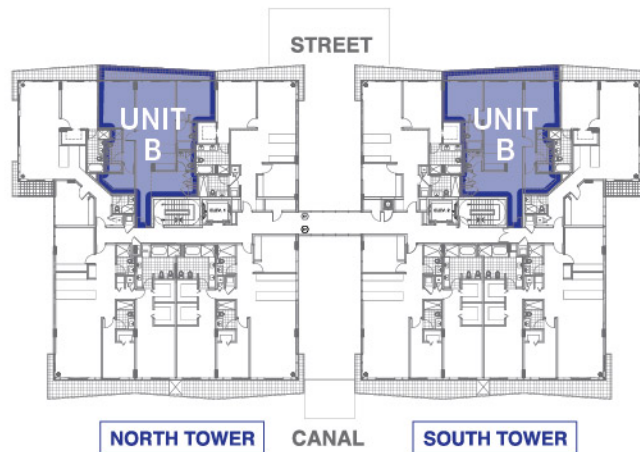

UNIT B
2 BEDROOM + DEN, 3 BATHROOM
TOTAL AC AREA: 1335 SQFT
TOTAL AC AREA: 124.03 M²

kai
AT BAY HARBOR

9940 W Bay Harbor Dr, Bay Harbor Islands, FL 33154