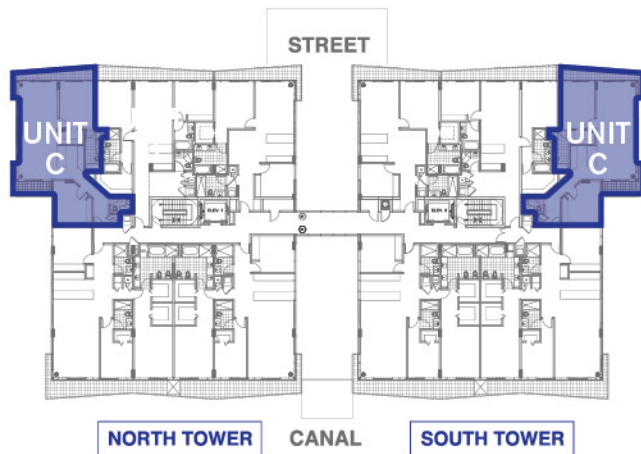

UNIT c
2 BEDROOM, 2 BATHROOM
TOTAL AC AREA: 1276 SQFT
TOTAL AC AREA: 118.54 M²

kai
AT BAY HARBOR

9940 W Bay Harbor Dr, Bay Harbor Islands, FL 33154