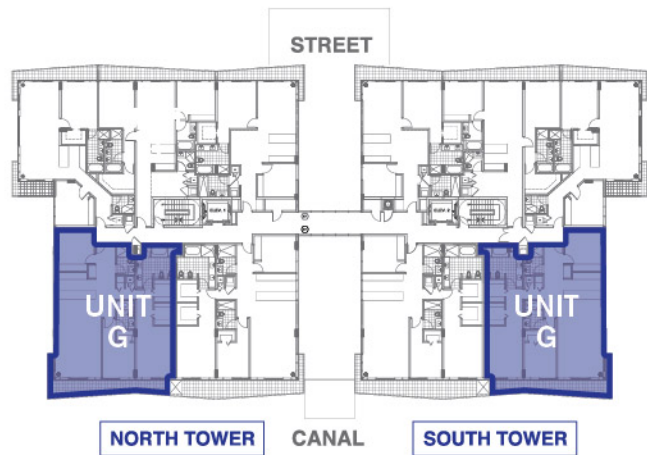

UNIT G
3 BEDROOM, 3 BATHROOM
TOTAL AC AREA: 1882 SQFT
TOTAL AC AREA: 174.84 M²

All dimensions, specifications and features are approximate and subject to change without notice.

kai
AT BAY HARBOR

9940 W Bay Harbor Dr, Bay Harbor Islands, FL 33154