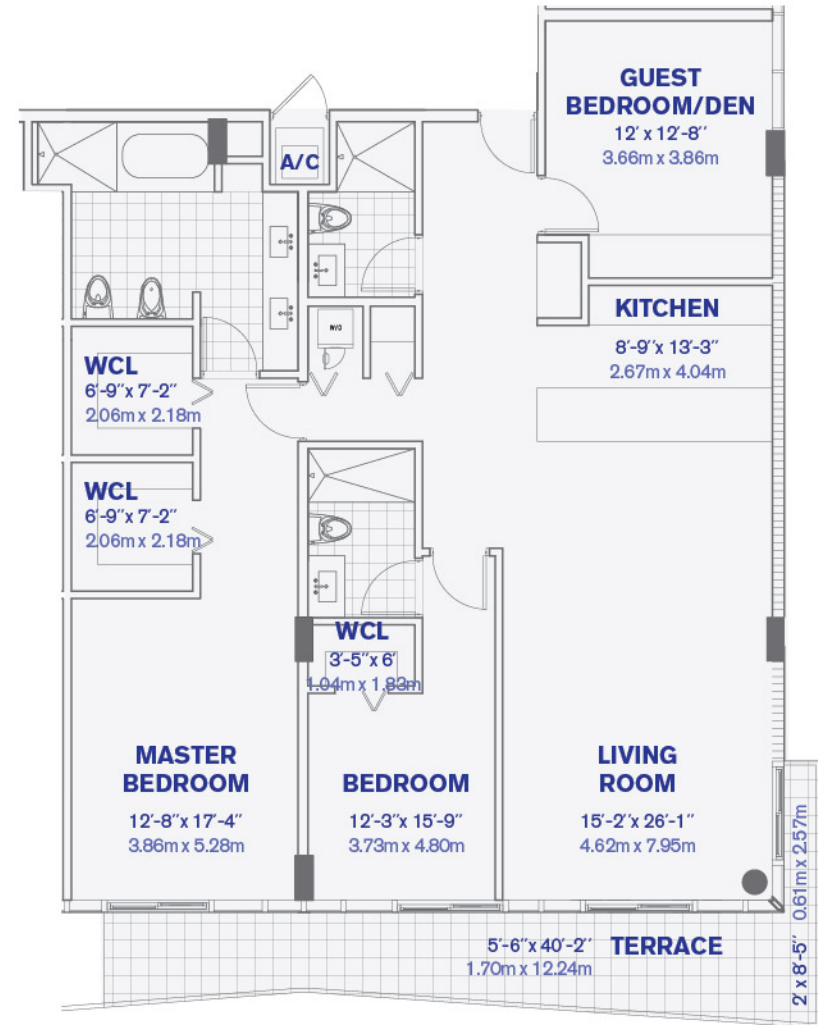

UNIT G
3 BEDROOM, 3 BATHROOM
TOTAL AC AREA: 1882 SQFT
TOTAL AC AREA: 174.84 M²

All dimensions, specifications and features are approximate and subject to change without notice.

kai
AT BAY HARBOR

9940 W Bay Harbor Dr, Bay Harbor Islands, FL 33154